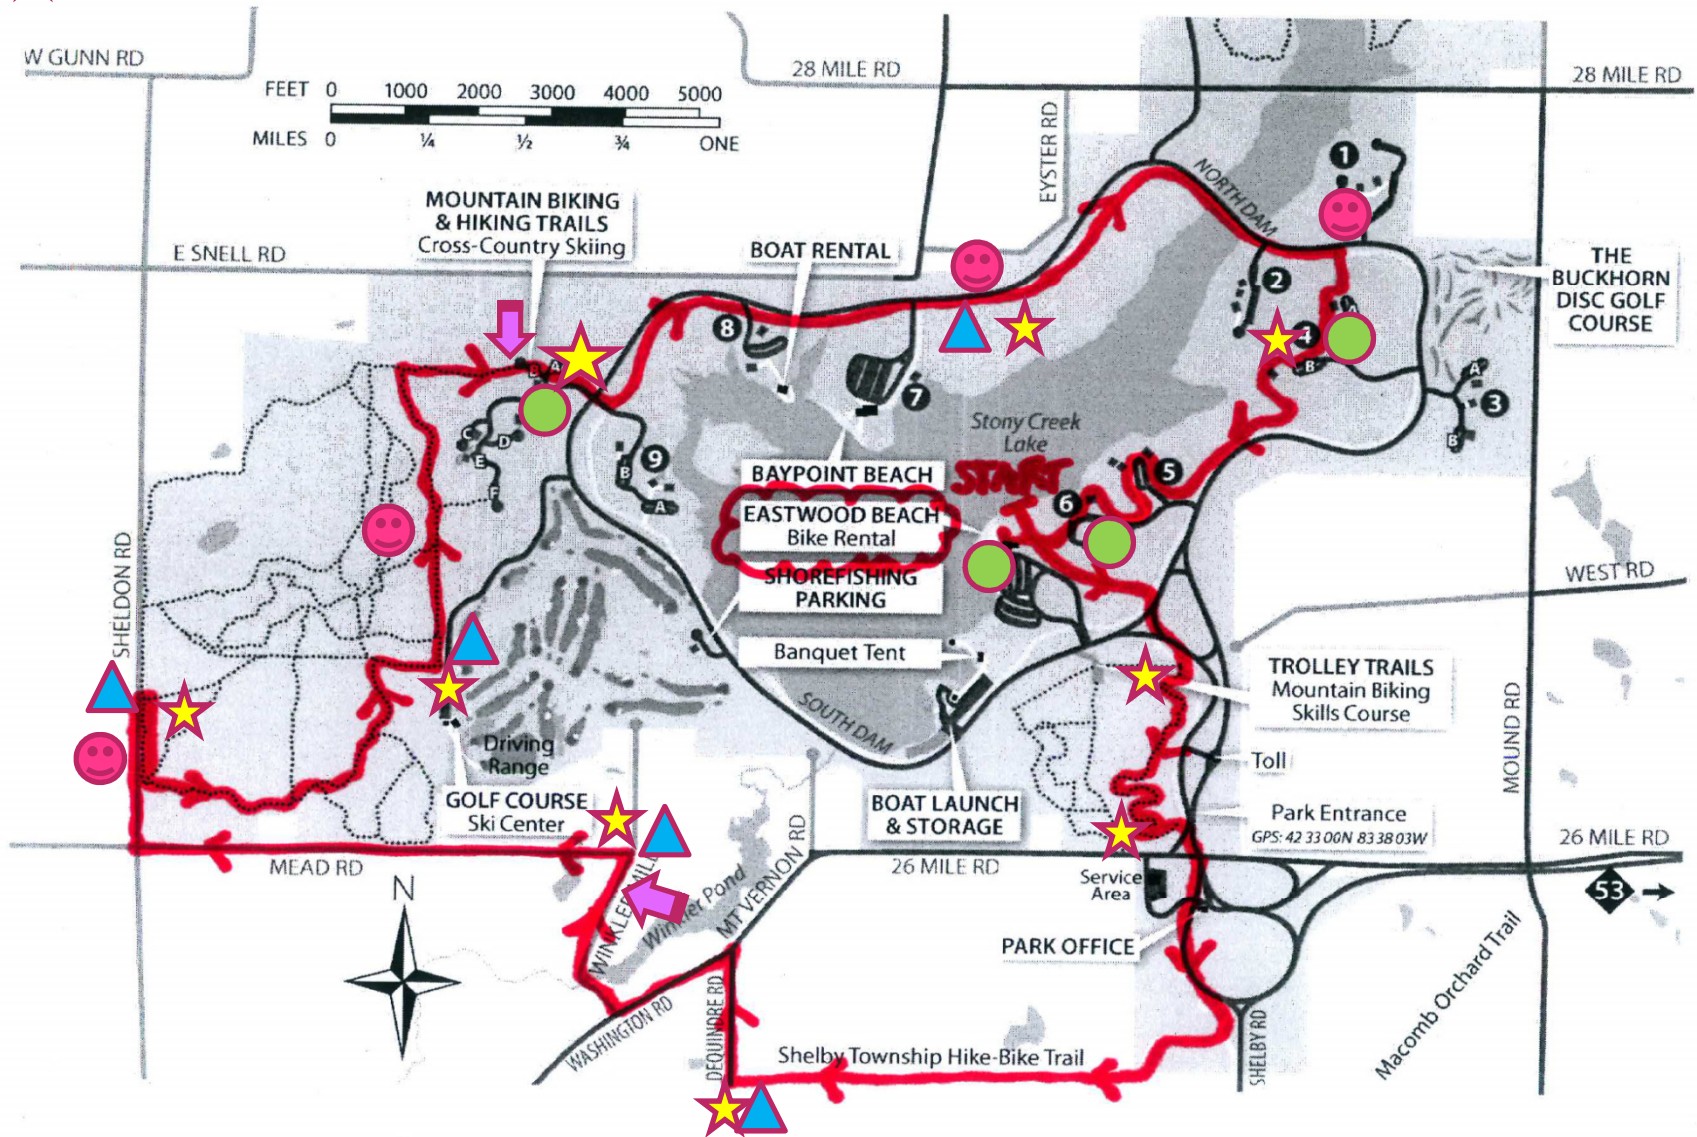

★ Water Station  
 ▲ Porta Potty  
 ● Park Bathroom  
 😊 Cool Zone  
 ↓ GU

# STONY CREEK "BACK TO THE BEACH" HALF MARATHON